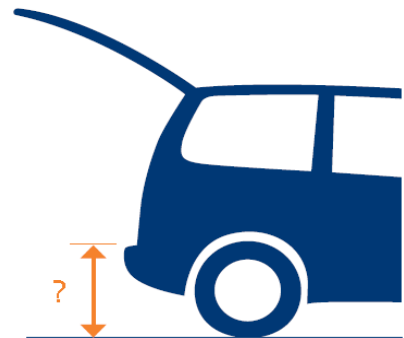

NEW Aerolight-Classic

Istruzioni per l'uso

Codici dei prodotti: AC6, AC9, AC12, AC15

- Kit di cinghie da parete AWK
- Kit portaoggetti orizzontale ASB

Code	Length	Ramp Width*	Lip Width	Capacity	Weight
AC6	60cm (2')	76cm (30")	71.4cm (28.1")	400kg (63st)	4.2kg (9lbs)
AC9	90cm (3')	76cm (30")	71.4cm (28.1")	350kg (55st)	5.4kg (12lbs)
AC12	120cm (4')	76cm (30")	71.4cm (28.1")	350kg (55st)	6.8kg (15lbs)
AC15	150cm (5')	76cm (30")	71.4cm (28.1")	350kg (55st)	8.2kg (18lbs)

* Width excludes handles

Pendenza/pend

- **1:6 (10')** Acceptable in some cases for assisted access and powered wheelchairs.
- **1:8 (8')** A good balance between gradient and space use, suited for events etc.
- **1:12 (5')** Often required by social services/local authorities. Minimum required Building Regs Doc M for installed ramps.
- **1:15 (4')** Sometimes required by social services/local authorities for independent access.

- Altri prodotti disponibili includono piattaforme leggere, supporti di giunzione rampa e kit corrimano

Lunghezza

(Total height of steps or height to resting point on vehicle).

- b. Use the Ramp Length Guide to decide which length you need.

Ramp Length Guide

Step height/level difference (up to)	Length at 1:6	Length at 1:8	Length at 1:12
10cm (4")	60cm (2')	80cm (2' 7")	120cm (3' 11")
15cm (6")	90cm (2' 11")	120cm (3' 11")	180cm (5' 11")
20cm (8")	120cm (3' 11")	160cm (5' 3")	240cm (7' 10")
25cm (10")	150cm (4' 11")	200cm (6' 7")	300cm (9' 10")
30cm (1')	180cm (5' 11")	240cm (7' 10")	360cm (11' 10")
45cm (1' 6")	270cm (8' 10")	360cm (11' 10")	540cm (17' 9")
60cm (2')	360cm (11' 10")	480cm (15' 9")	720cm (23' 7")