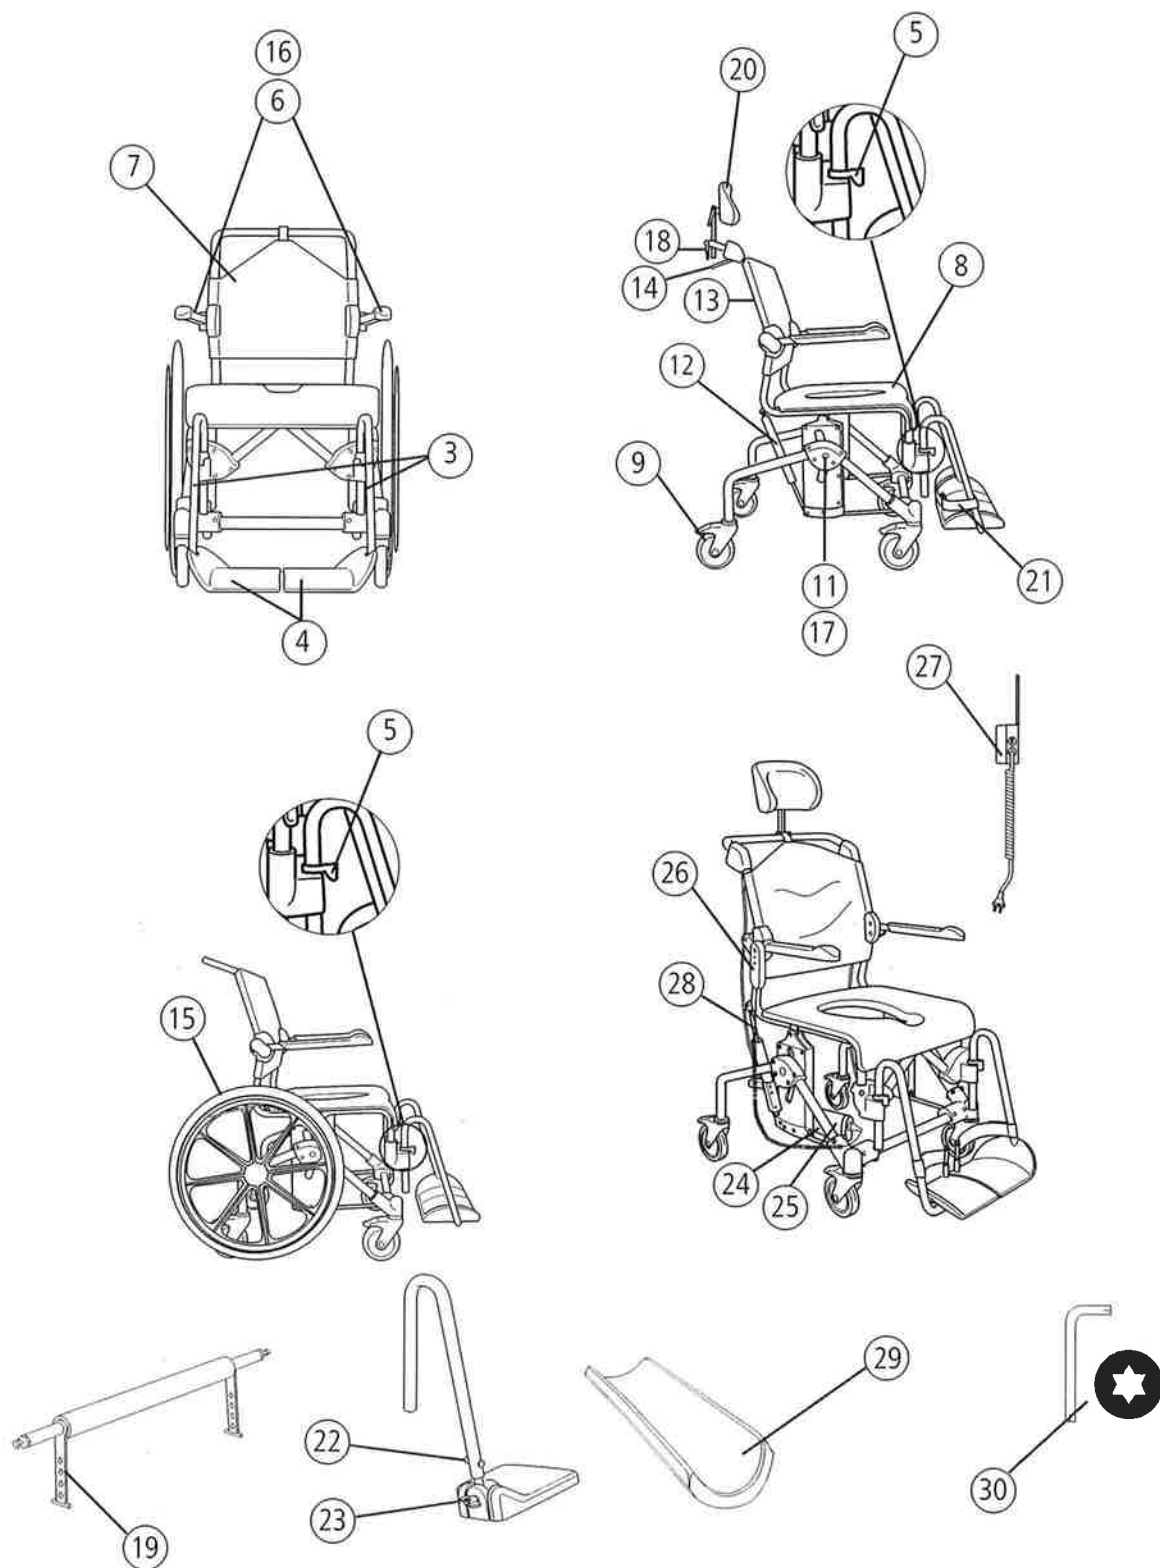

## Shower- and toilet chair

### Sparepart list

784700 12-11-26

Spare parts			Product								
Pos	Description	Art nr	Swift Mobil	Swift Mobil Tilt	Swift Mobil 24"	Swift Mobil 160	Swift Mobil 160S	Swift Mobil Tilt 160	Swift Mobil Tilt 160S	Swift Mobil Tilt Motor	Accessories
1	Screw/nut kit 25 mm	8400 1300	X	X	X	X	X	X	X	X	
2	Screw/nut kit 30 mm	8400 1301	X	X	X	X	X	X	X	X	
3	Legrest right/left complete	8400 1302	X	X	X	X	X	X	X	X	
4	Footrest right/left	8400 1303	X	X	X	X	X	X	X	X	
5	Legrest lock clip	8400 1304	X	X	X	X	X	X	X	X	
6	Armrest plate right/left	8400 1305	X	X	X		X		X	X	
7	Backrest Upholstery	8400 1306	X	X	X	X	X	X	X	X	
8	Seat	8400 1307	X	X	X	X	X	X	X	X	
9	Rear castor 125 mm lockable, pair up to serial nr. 3828	8400 1308	X	X	X	X	X	X	X	X	
	Rear castor 125 mm lockable, pair from serial nr. 3829	8400 1321	X	X		X	X	X	X	X	
10	Front castor, pair	8400 5046	X	X	X	X	X	X	X	X	
11	Bolt	8400 1316	X	X	X					X	
12	Gas spring	8400 1310		X				X	X		
13	Wire kit	8400 5092		X				X	X		
14	Tilt bar	8400 5093		X				X	X		
15	Rear wheel 24", pair, 2 pcs	8400 1309			X						
16	Armrest plate (widening armrest) right/left	8400 1312				X		X			
17	Bolt	8400 1317				X	X	X	X		
18	Headrest attachment up to date 2010-04-12	8400 1311		X					X		X
	Headrest attachment from date 2010-04-12	8400 5083		X				X	X	X	X
19	Rubber strap cross bar 2 pcs	8400 1117									X
20	Headrest Swift Mobil mod 2 excl attachment	8400 5084		X				X	X	X	X
21	Heelstrap	8400 1318		X				X	X	X	X
22	Nut cover (for foldable footrest)	8400 1319									X
23	Knob (for foldable footrest)	8400 1320									X
24	Battery	8400 5087								X	
25	Steering unit	8400 5088								X	
26	Handcontrol	8400 5089								X	
27	Battery charger	8400 5090								X	
28	Motor kit	8400 5091								X	
29	Soft detail armrest	8400 5098									X
30	Torxkey T30, 2 pcs	8400 5043	X	X	X	X	X	X	X	X	
31	Touch up paint	8400 5052	X	X	X	X	X	X	X	X	